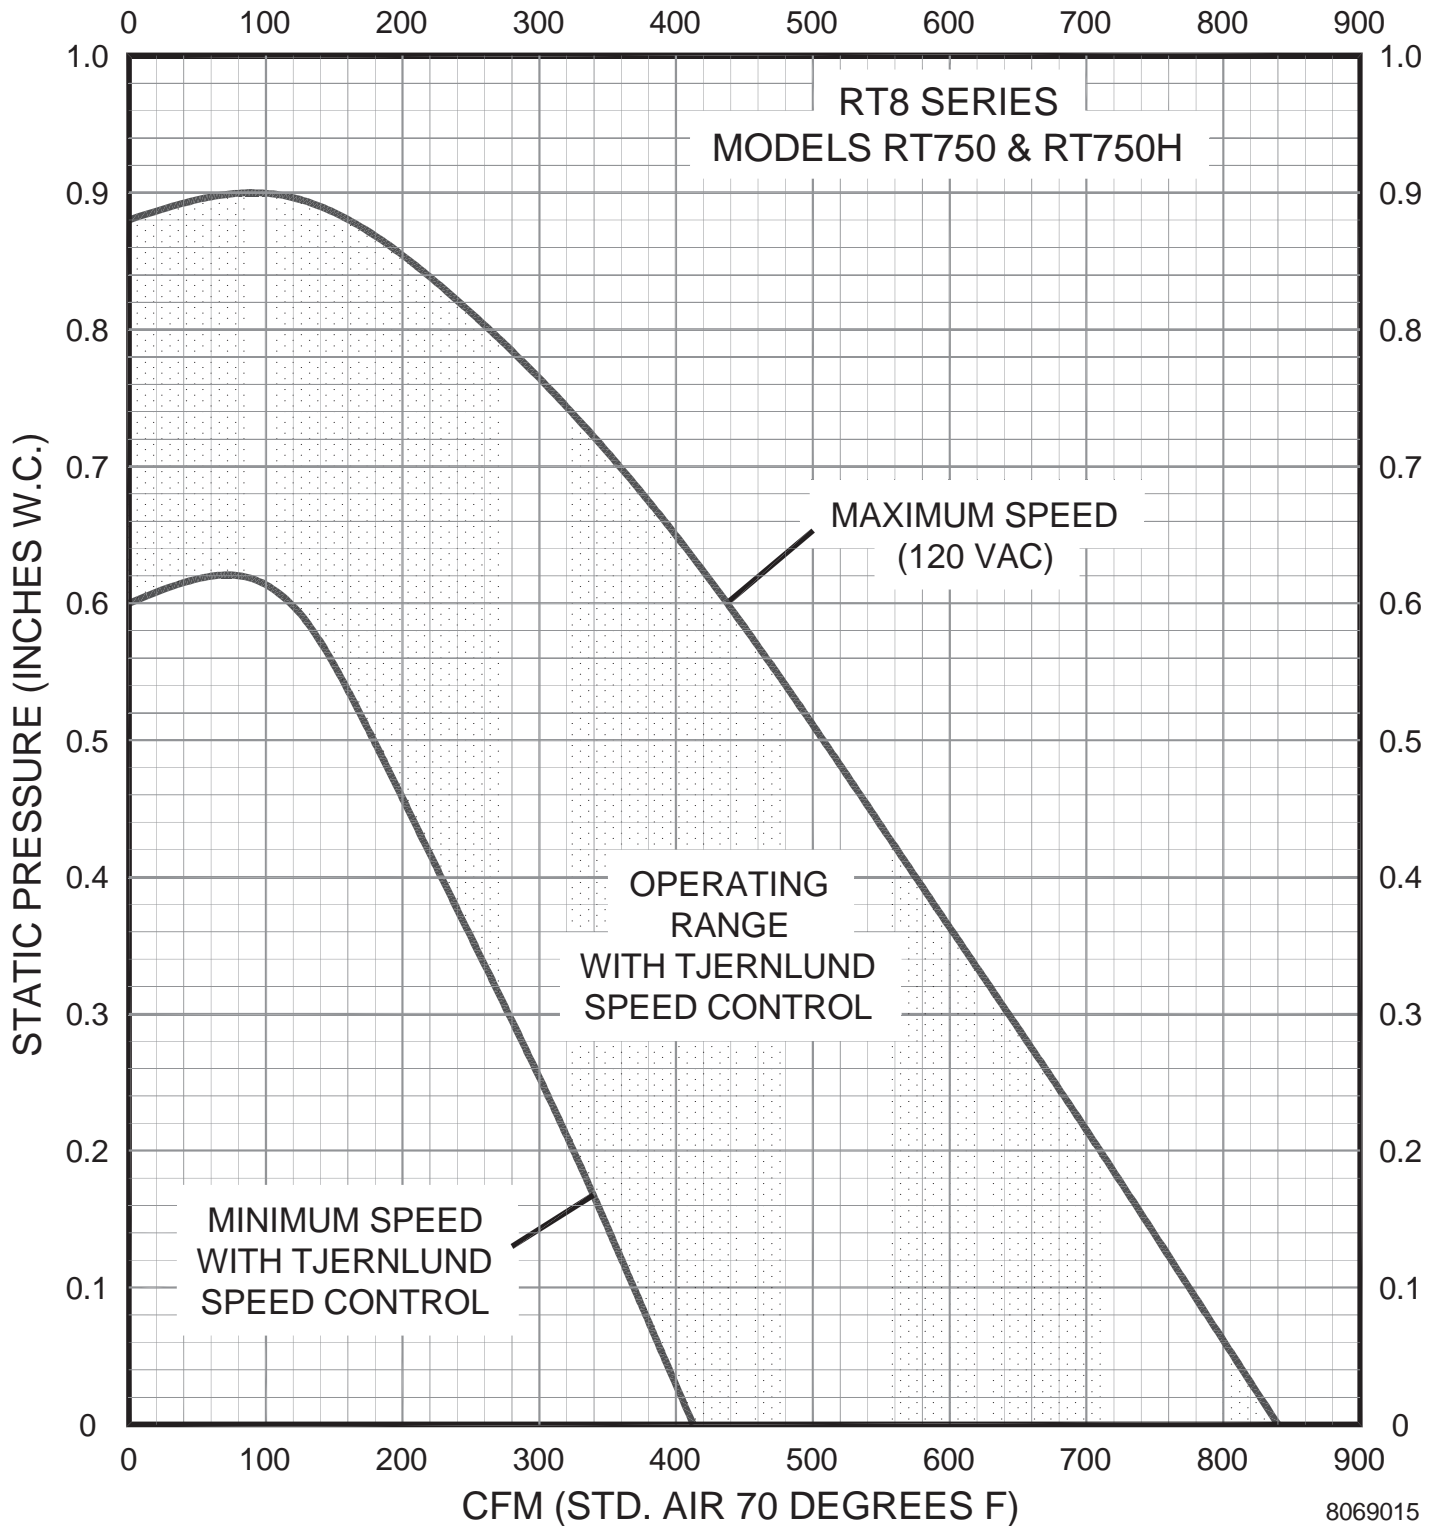

ROOFTOP INDUCER FAN CURVES

MODELS RT750 & RT750H